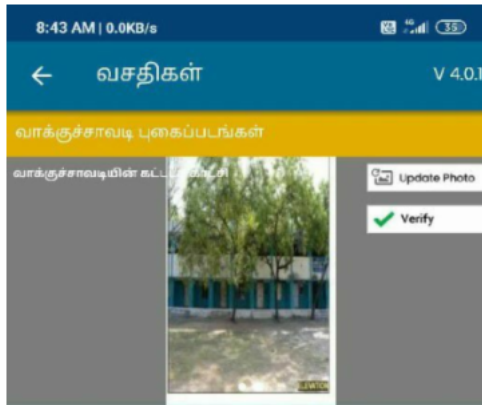

Polling Station Building Front View