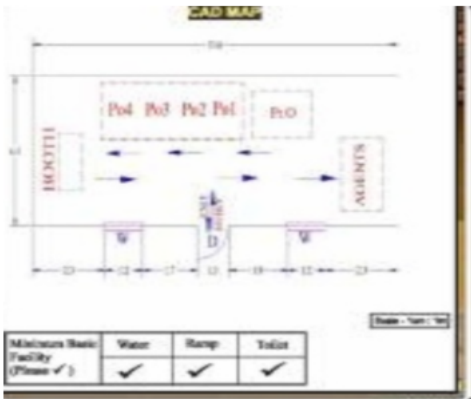

Nazri Naksha

Google Map View

Polling Station Building Front View

Polling Station Front View

Cad View

Key MAP View