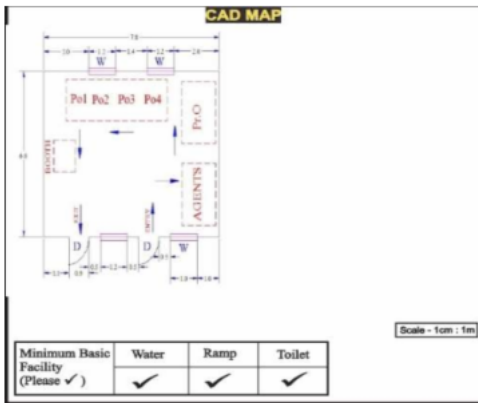

Nazri Naksha

Google Map View

Cad View

Key MAP View