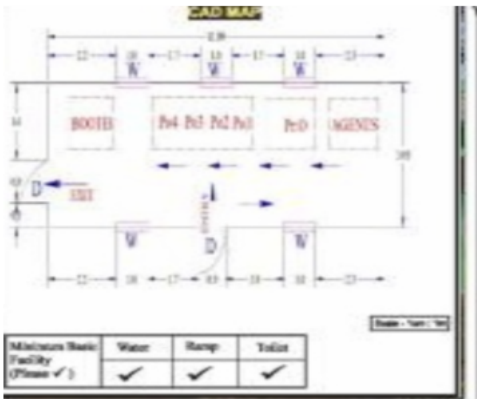

Nazri Naksha

Google Map View

Polling Station Building Front View

Polling Station Front View

Cad View

Key MAP View