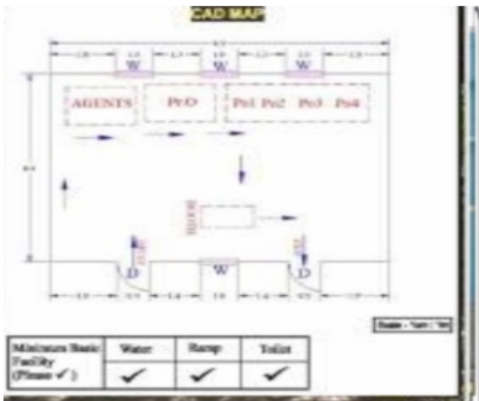

Nazri Naksha

Google Map View

Polling Station Building Front View

Polling Station Front View

Cad View

Key MAP View