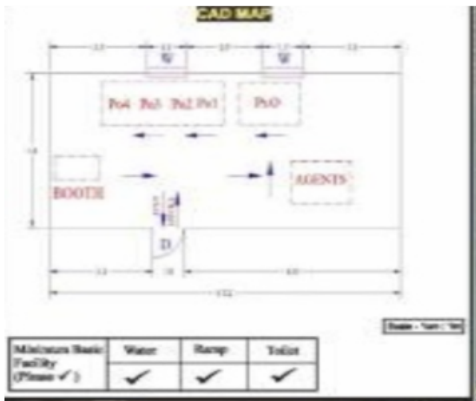

Nazri Naksha

Google Map View

Polling Station Building Front View

Polling Station Front View

Cad View

Key MAP View