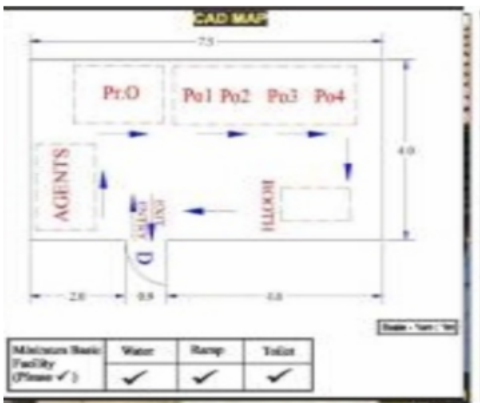

Nazri Naksha

Google Map View

Polling Station Building Front View

Polling Station Front View

Cad View

Key MAP View