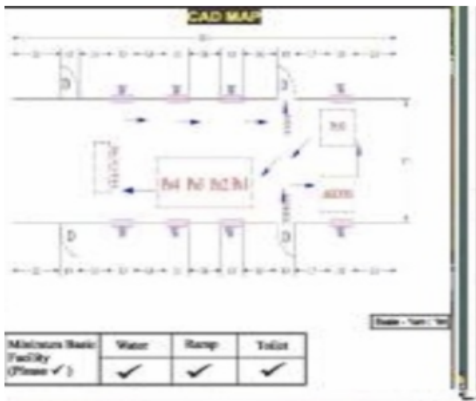

Nazri Naksha

Google Map View

Polling Station Building Front View

Polling Station Front View

Cad View

Key MAP View