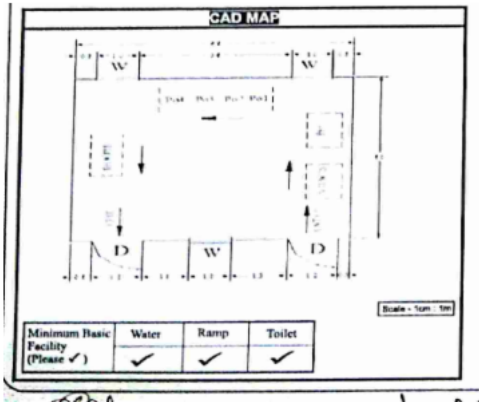

Nazri Naksha

Google Map View

Polling Station Building Front View

Polling Station Front View

Cad View

Key MAP View