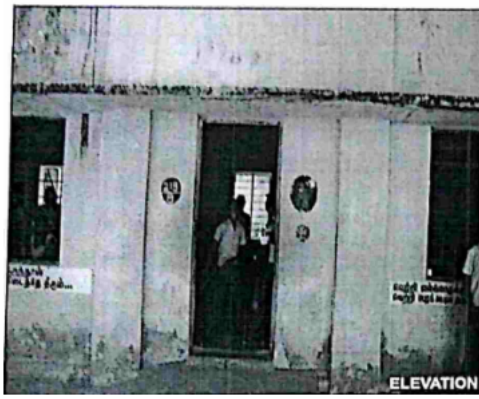

Polling Station Building Front View