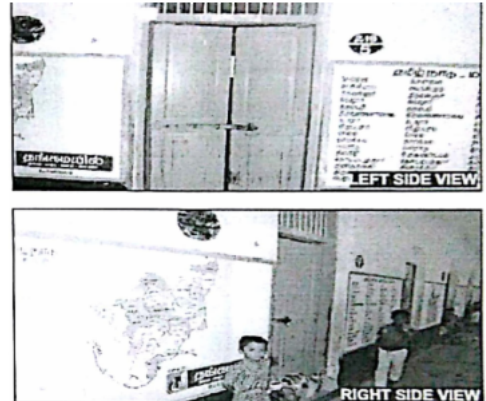

Polling Station Front View