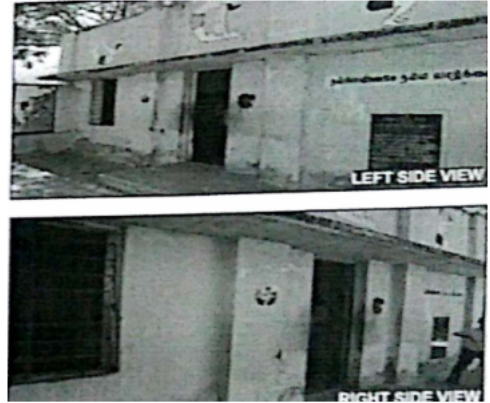

Polling Station Front View