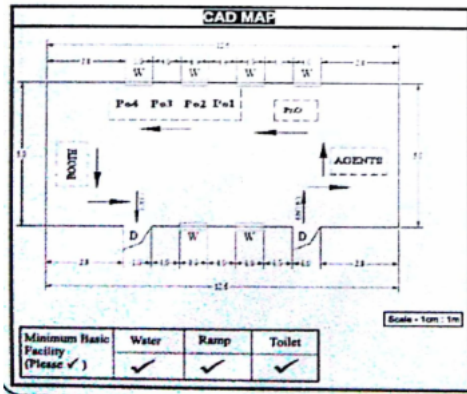

Nazri Naksha

Google Map View

Polling Station Building Front View

Polling Station Front View

Cad View

Key MAP View