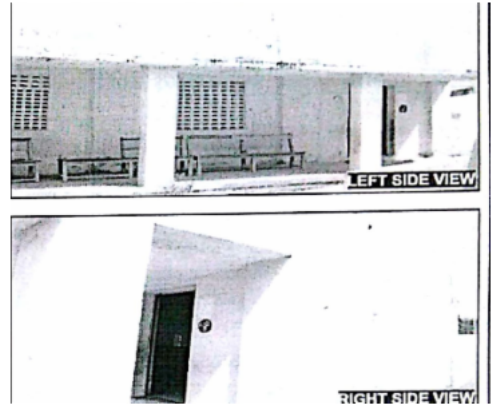

Polling Station Front View