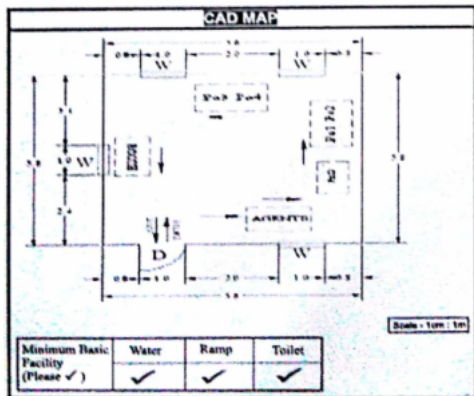

Nazri Naksha

Google Map View

Polling Station Building Front View

Polling Station Front View

Cad View

Key MAP View