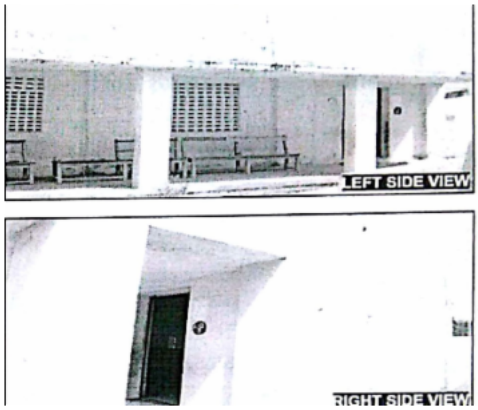

Polling Station Building Front View