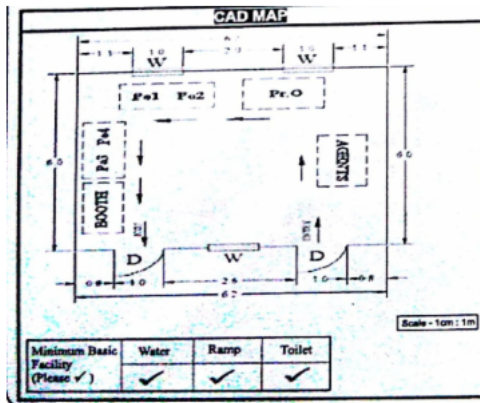

Nazri Naksha

Google Map View

Polling Station Building Front View

Polling Station Front View

Cad View

Key MAP View