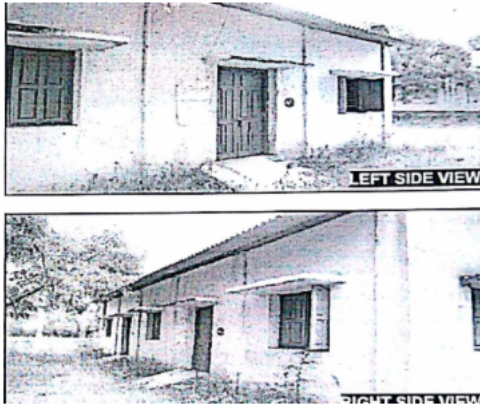

Polling Station Building Front View

Polling Station Front View