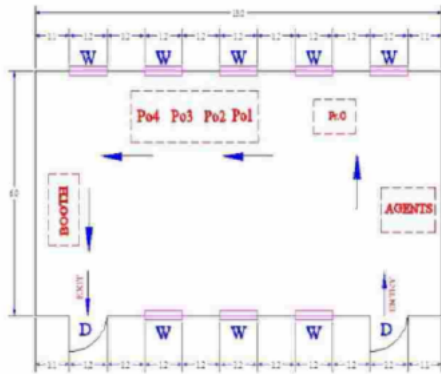

Nazri Naksha

Google Map View

Cad View