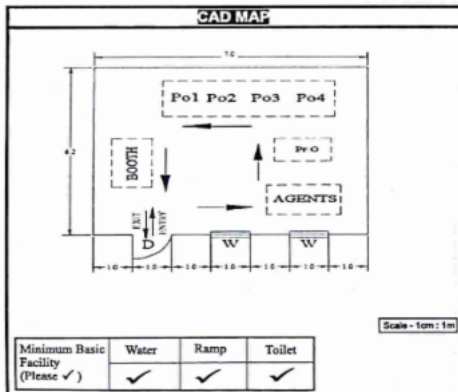

Nazri Naksha

Google Map View

Polling Station Building Front View

Polling Station Front View

Cad View

Key MAP View