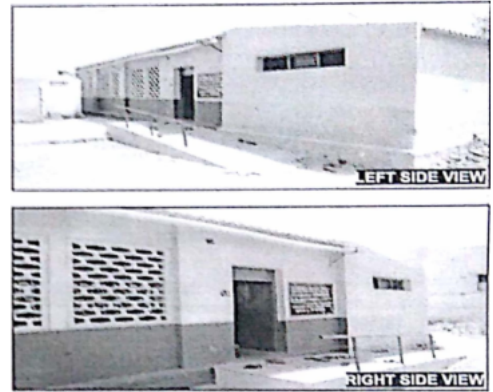

Polling Station Front View