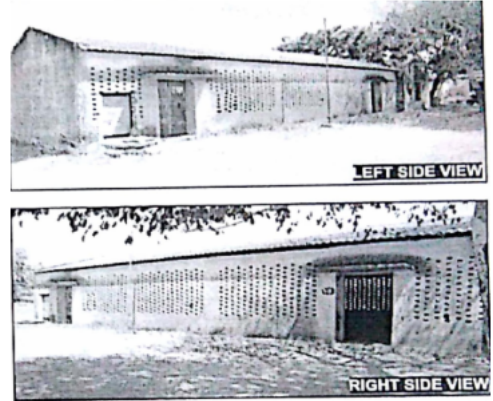

Polling Station Front View