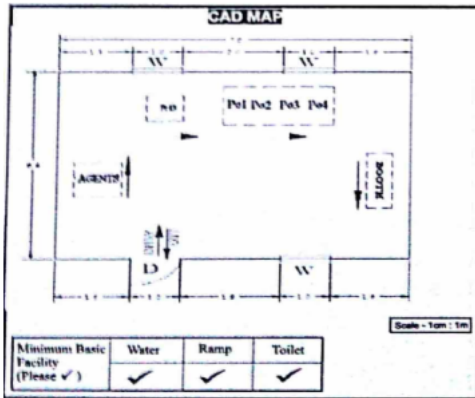

Nazri Naksha

Google Map View

Polling Station Building Front View

Polling Station Front View

Cad View

Key MAP View