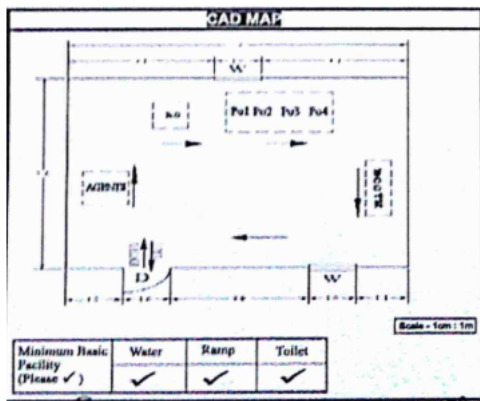

Nazri Naksha

Google Map View

Polling Station Building Front View

Polling Station Front View

Cad View

Key MAP View