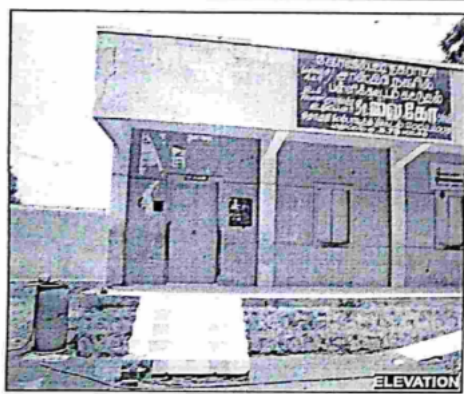

Polling Station Building Front View