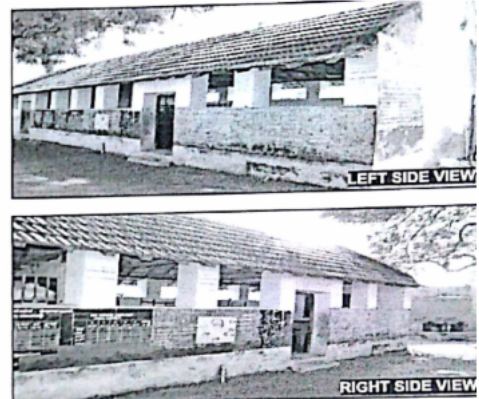

Polling Station Front View