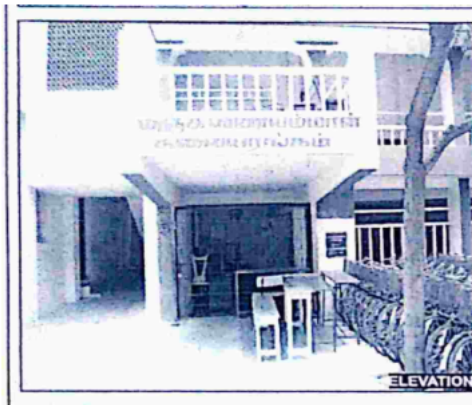

Polling Station Building Front View