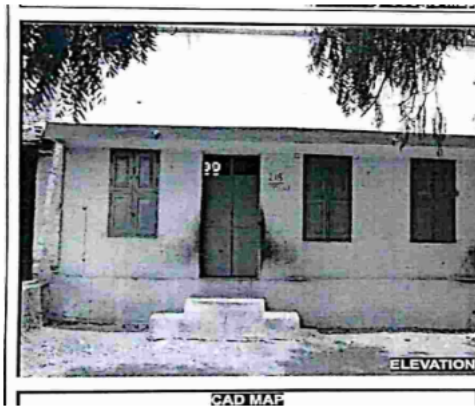

Polling Station Building Front View