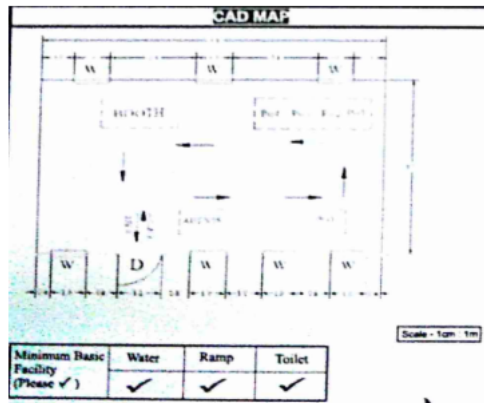

Nazri Naksha

Google Map View

Polling Station Building Front View

Polling Station Front View

Cad View

Key MAP View