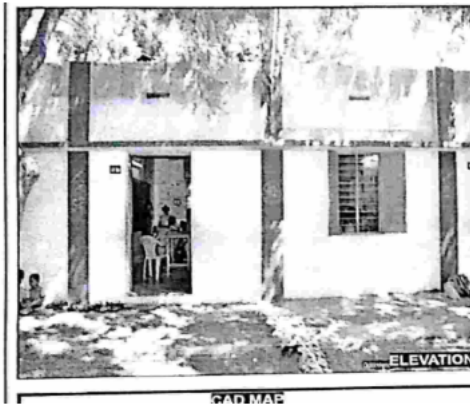

Polling Station Building Front View