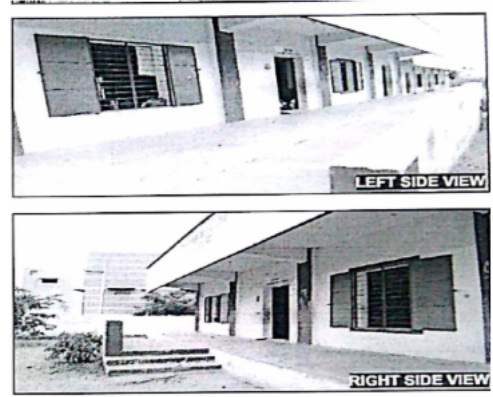

Polling Station Front View