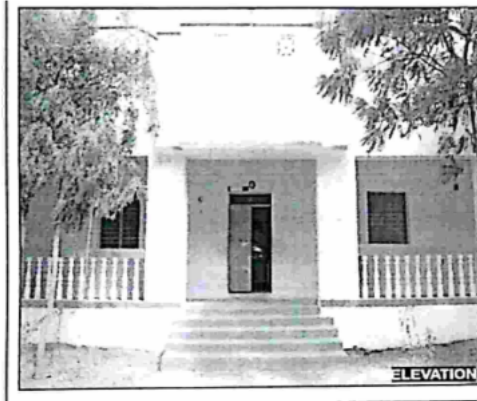

Polling Station Building Front View