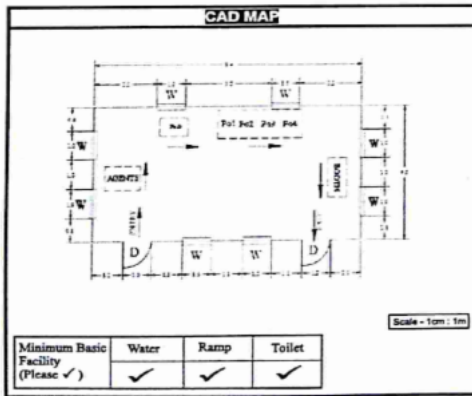

Nazri Naksha

Google Map View

Polling Station Building Front View

Polling Station Front View

Cad View

Key MAP View