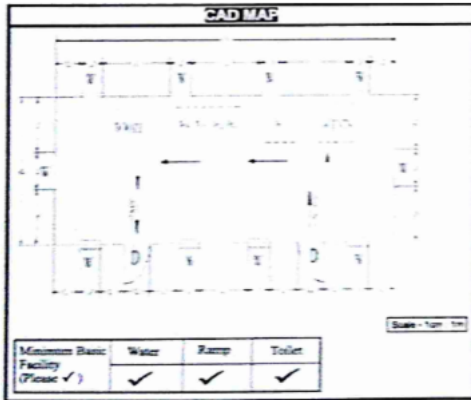

Nazri Naksha

Google Map View

Cad View