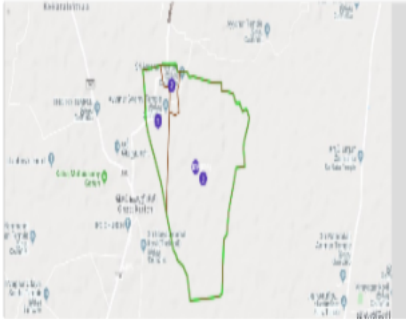

Nazri Naksha

Google Map View