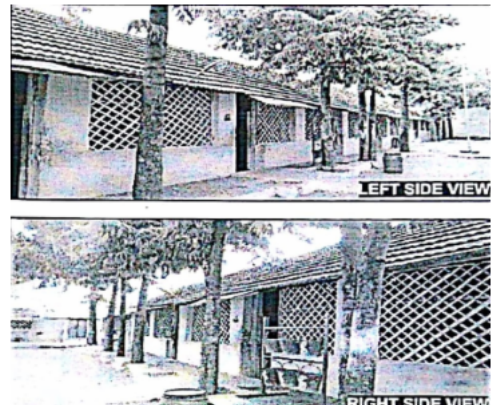

Polling Station Front View