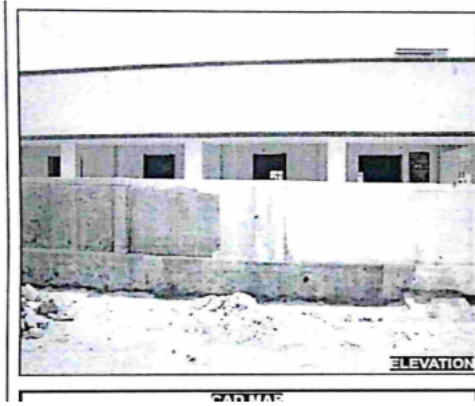

Polling Station Building Front View