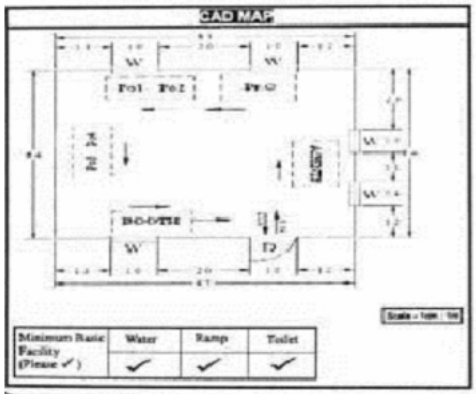

Nazri Naksha

Google Map View

Polling Station Building Front View

Polling Station Front View

Cad View

Key MAP View