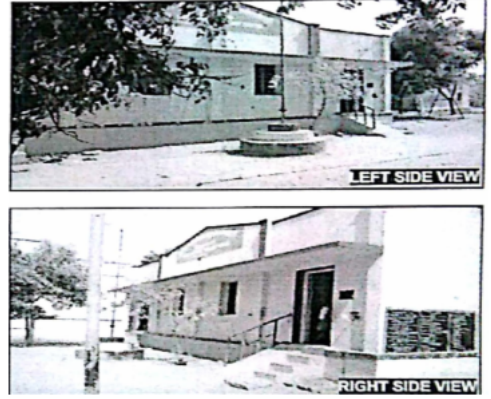

Polling Station Building Front View

Polling Station Front View