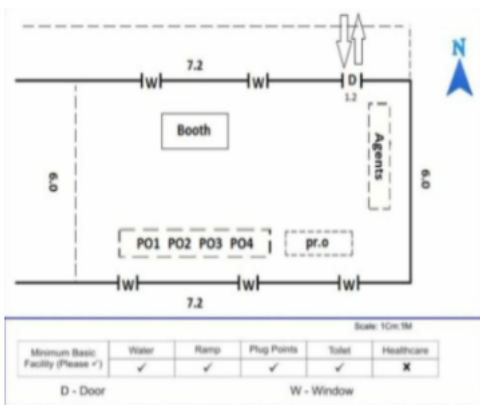

Nazri Naksha

Google Map View

Polling Station Building Front View

Polling Station Front View

Cad View

Key MAP View