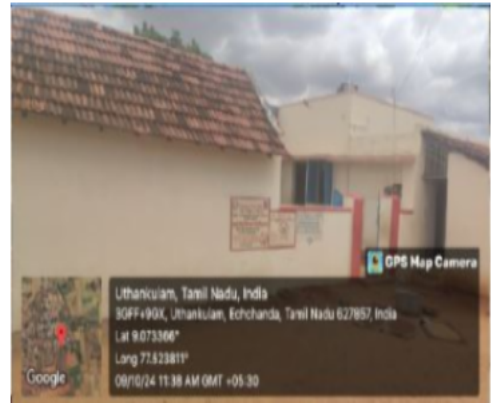

Polling Station Front View