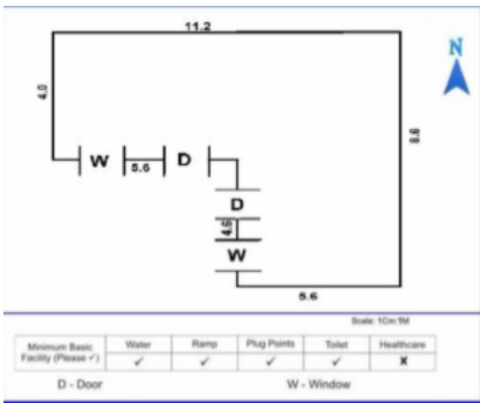

Nazri Naksha

Google Map View

Polling Station Building Front View

Polling Station Front View

Cad View

Key MAP View