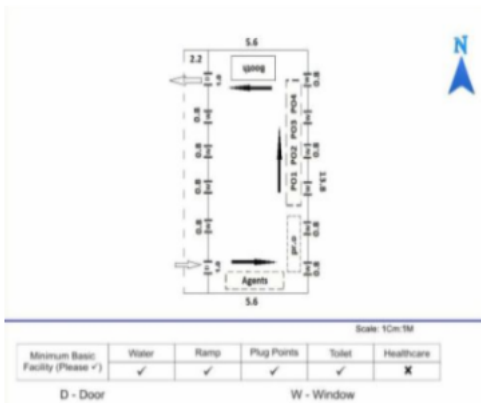

Nazri Naksha

Google Map View

Polling Station Building Front View

Polling Station Front View

Cad View

Key MAP View