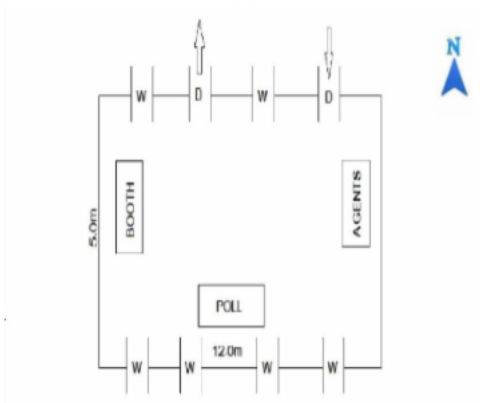

Nazri Naksha

Google Map View

Polling Station Building Front View

Polling Station Front View

Cad View

Key MAP View