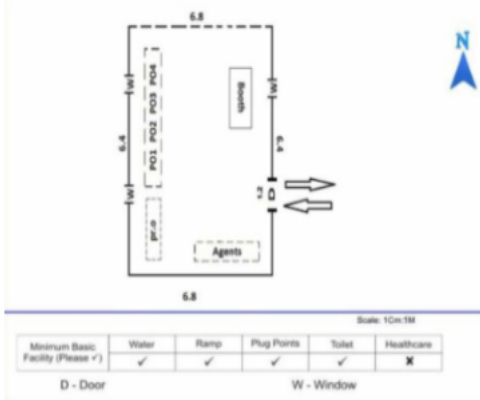

Nazri Naksha

Google Map View

Cad View