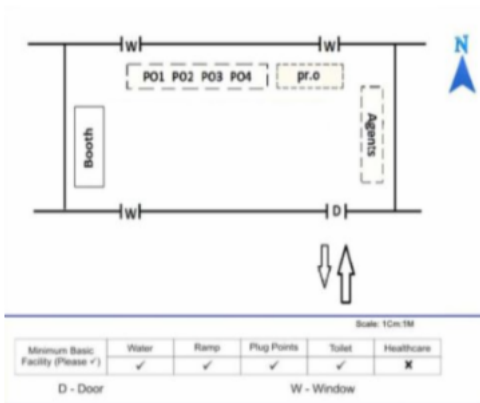

Nazri Naksha

Google Map View

Polling Station Building Front View

Polling Station Front View

Cad View

Key MAP View