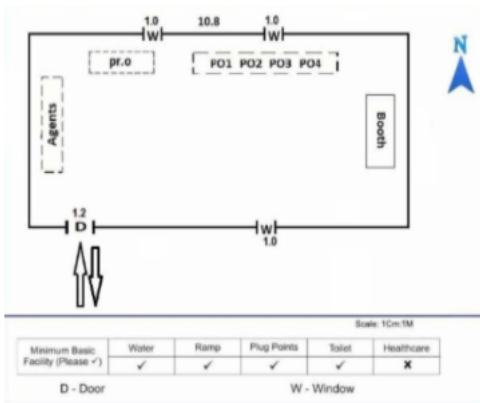

Nazri Naksha

Google Map View

Polling Station Building Front View

Polling Station Front View

Cad View

Key MAP View