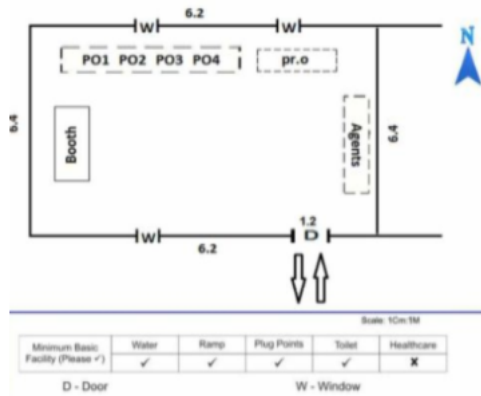

Nazri Naksha

Google Map View

Cad View