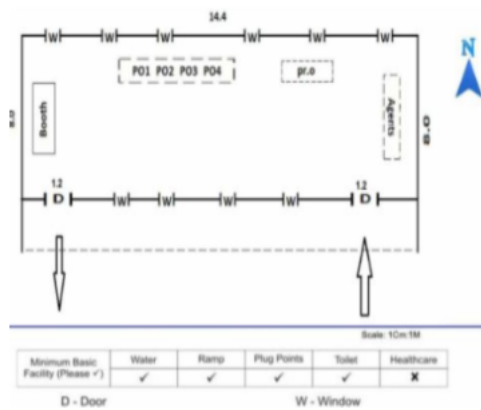

Nazri Naksha

Google Map View

Polling Station Building Front View

Polling Station Front View

Cad View

Key MAP View