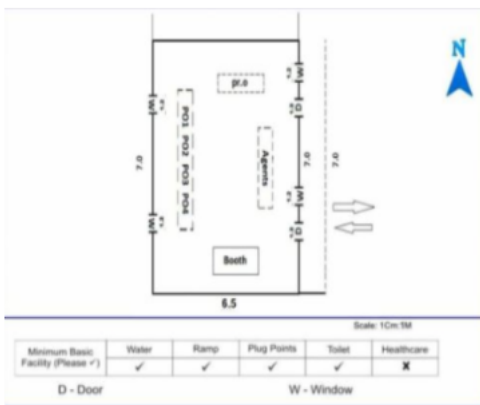

Nazri Naksha

Google Map View

Polling Station Building Front View

Polling Station Front View

Cad View

Key MAP View