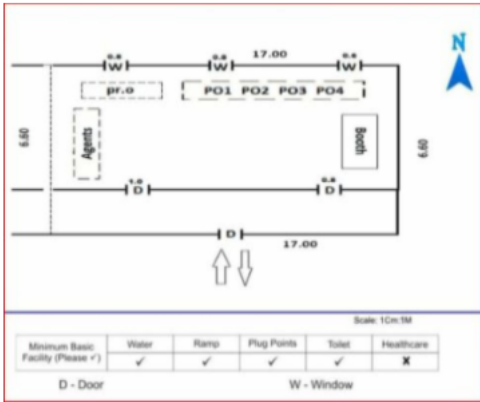

Nazri Naksha

Google Map View

Polling Station Building Front View

Polling Station Front View

Cad View

Key MAP View