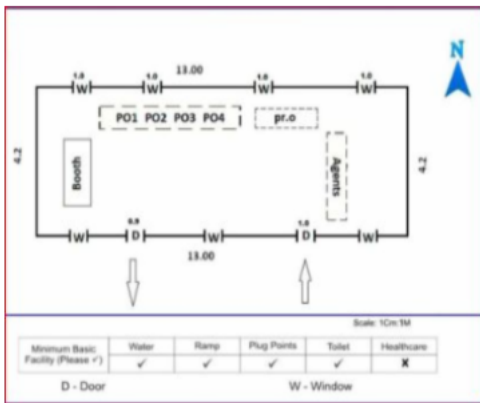

Nazri Naksha

Google Map View

Polling Station Building Front View

Polling Station Front View

Cad View

Key MAP View