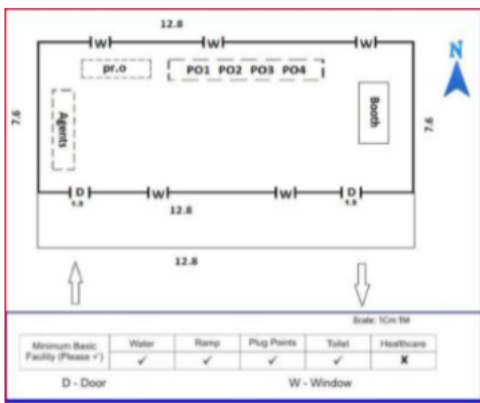

Nazri Naksha

Google Map View

Polling Station Building Front View

Polling Station Front View

Cad View

Key MAP View