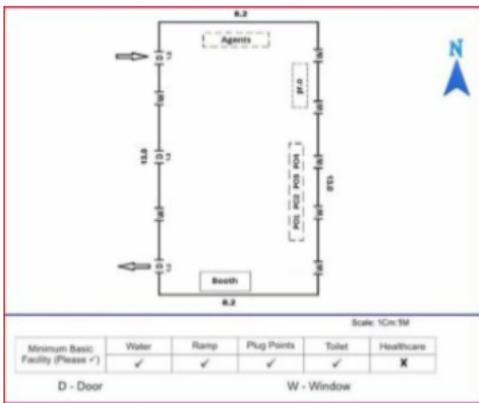

Nazri Naksha

Google Map View

Polling Station Building Front View

Polling Station Front View

Cad View

Key MAP View