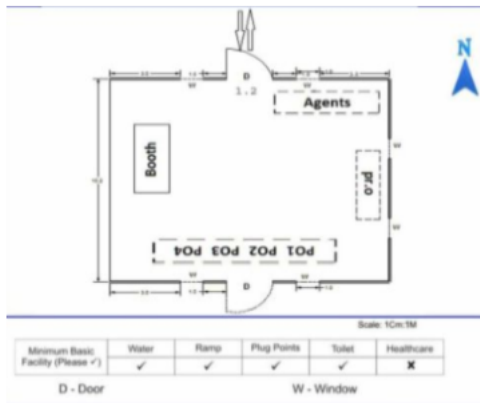

Nazri Naksha

Google Map View

Polling Station Building Front View

Polling Station Front View

Cad View

Key MAP View